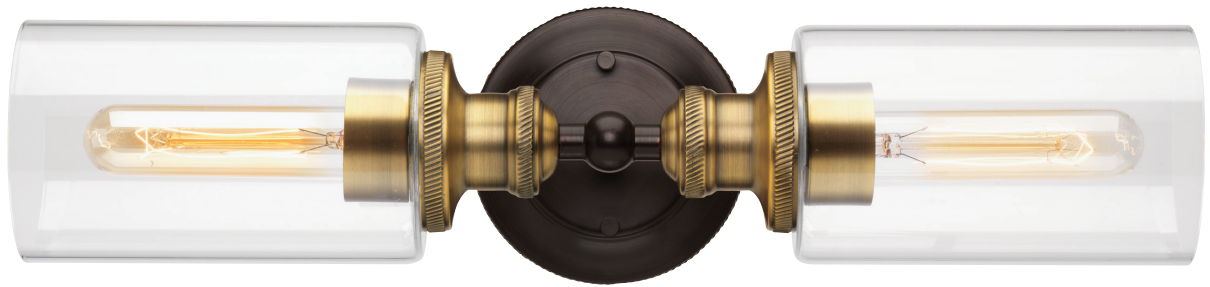

Archives

Clear glass.

FINISHES

20 Antique Bronze

81 Antique Nickel

P2809-20

P2809-20 Antique Bronze
P2809-81 Antique Nickel
 18.5" W., 4.75" ht., 7" D.
 2 medium base, 100w max.

shown vertical

P7156-20 Antique Bronze
P7156-81 Antique Nickel
 9" W., 7" ht., 10" D.
 1 medium base, 100w max.